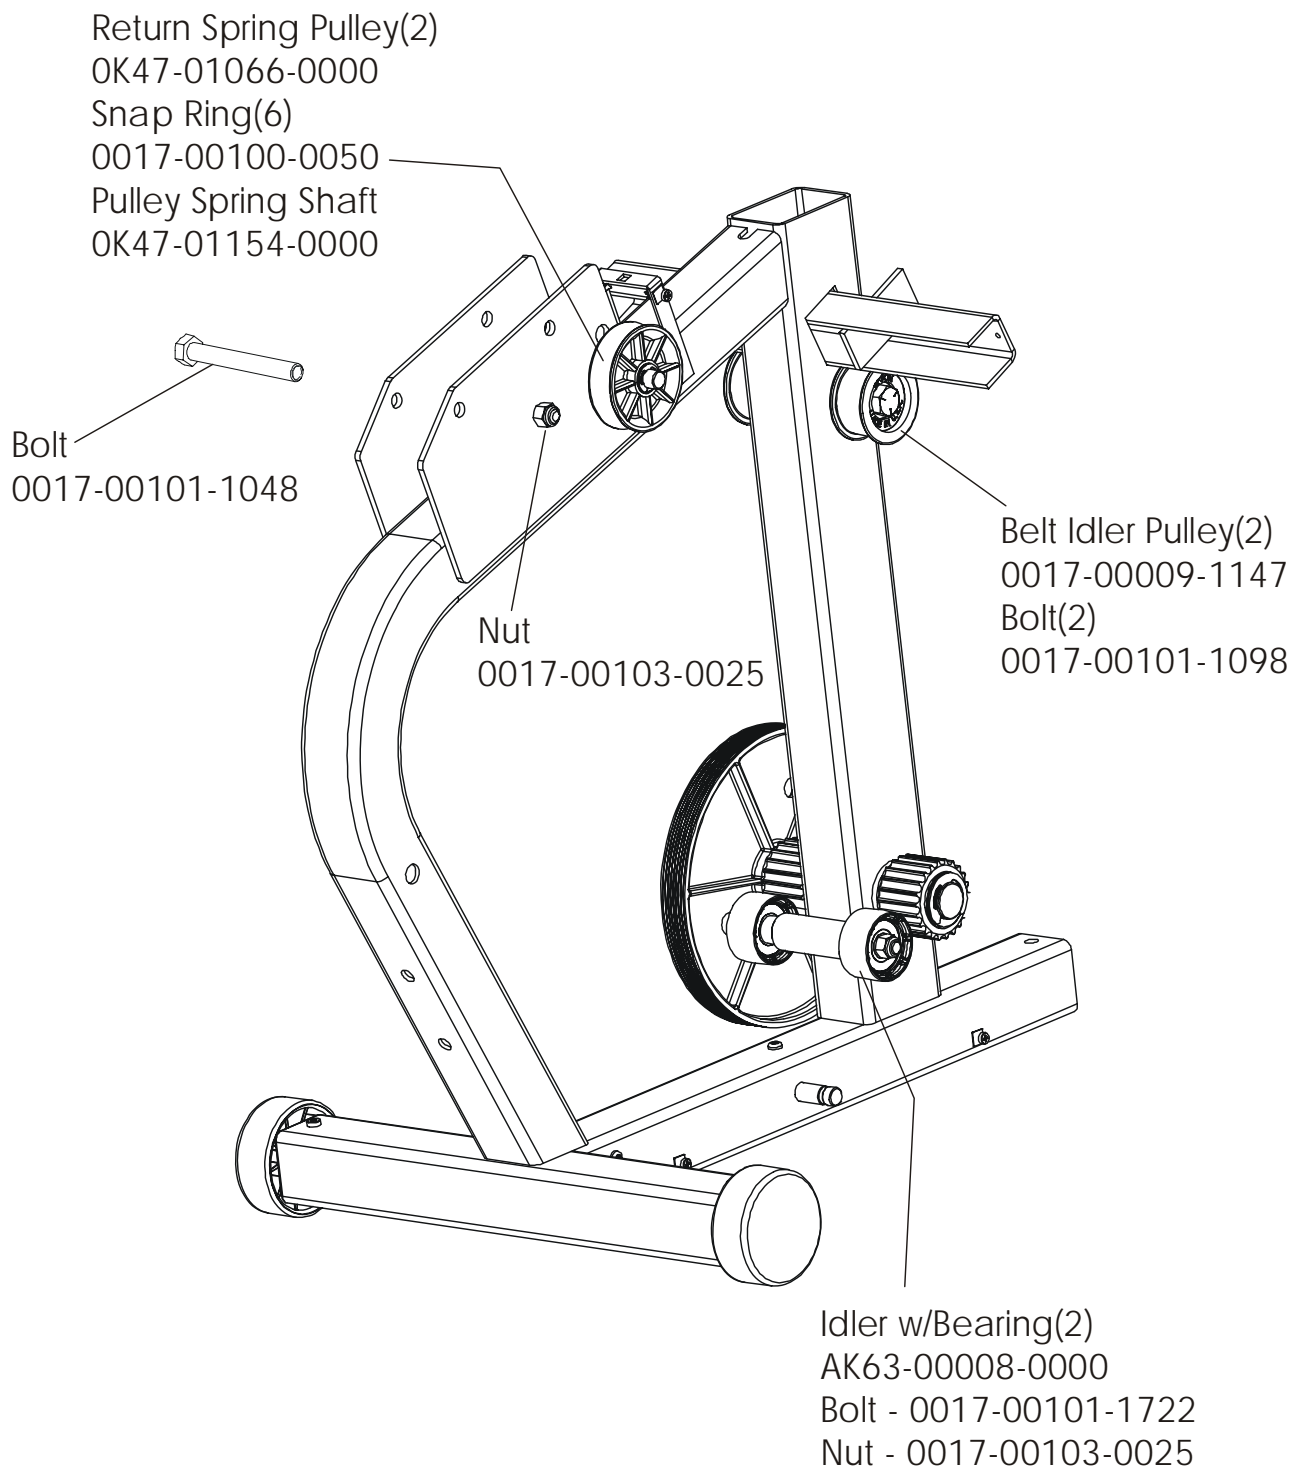

LifeFitness

ARCTIC SILVER 95Si Stairclimber

Customer Support Services
PARTS MANUAL rev 09 Sep 2008

	Page
Console Components.....	4
Frame Components	5
Shrouds and Pedal Tube.....	6
Pedal Assembly	7
Clutch/Shaft/Pulley Assembly	8
Left Clutch Assembly	9
Crossover Pulley Assembly.....	10
Alternator Assembly	11
Guide Rollers.....	12
Power Control Board and Resistors	13
Polar Receiver Assembly	14
Cables.....	15

Description	Part No.
Operation Manual	M051-00K47-A025
Hardware Bag	AK47-00106-0000
Touch-up Paint: Spray Can 0.5 oz. Bottle w/Applicator 0.33 oz. pen	0017-00008-0204 0017-00008-0205 0017-00008-0206
Service Manual	M051-00K47-A013

ARCTIC SILVER 95Si
Shrouds and Pedal Tube

95S-0XXX-02
S/N ACF10000 and up

Description	Part No.
Domestic 120/60 Battery Charge w/Cord	118E-00001-0165
Universal Battery Charger w/o Line Cord	118E-00001-0166
Line Cord 220V/60Hz	0017-00003-0704
Line Cord 100V/50Hz	
Line Cord 240+	0017-00003-0918
Line Cord 220V/50Hz	0017-00003-0691
Line Cord 200V/50Hz	
Line Cord 230V/50Hz	